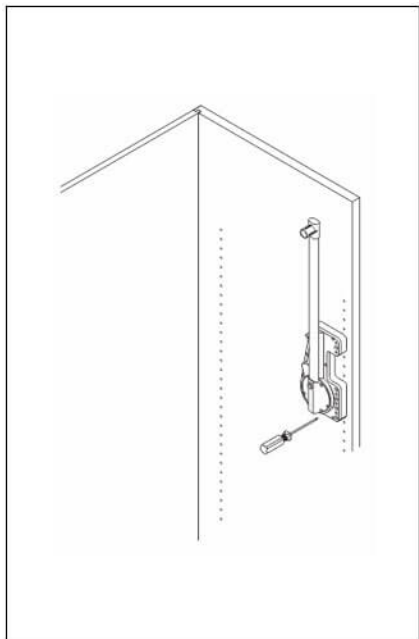

Wardrobe Lift Side Mount -15

Quick Overview

- It enables the wardrobe interior to be used in a new way, hanging suits and dresses.
- It can be lowered, locked in position to load or unload clothing, before returning easily into the wardrobe silently.
- The lift is returned to the top position by a hydraulic device operated with a specially designed fluid and is fixed directly into the "System 32" hole with fastening screws provided in the pack.
- Suited for a wardrobe in which the interiors are 750mm to 1150mm wide.
- It has a specially shaped base to accommodate door hinges.
- Load Capacity: 15kgs.

Specification

Item	Code	Width (mm)	Load	Finish
Wardrobe Lift Side Mount - 15	P-WLSM-15	750-1150	15kgs	Grey

Fitting Instructions

Care Instructions

- To clean when required, wipe with a dry cloth.
- Do not clean, paint, engrave or use any chemicals on the product.
- Do not overload.