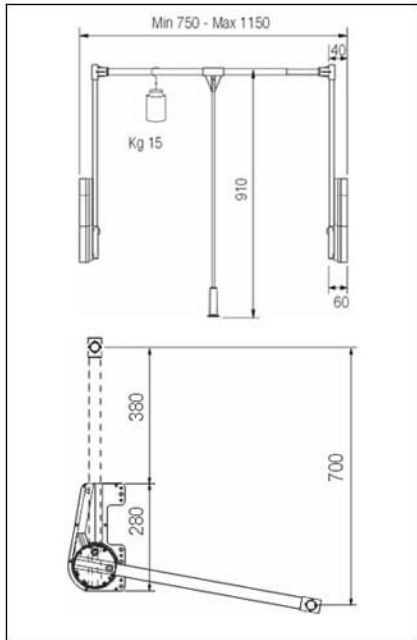

Wardrobe Lift Side Mount -15

Quick Overview

- It enables the wardrobe interior to be used in a new way, hanging suits and dresses.
- It can be lowered, locked in position to load or unload clothing, before returning easily into the wardrobe silently.
- The lift is returned to the top position by a hydraulic device operated with a specially designed fluid and is fixed directly into the "System 32" hole with fastening screws provided in the pack.
- Suited for a wardrobe in which the interiors are 750mm to 1150mm wide.
- It has a specially shaped base to accommodate door hinges.
- Load Capacity: 15kgs.

Specification

Item	Code	Width (mm)	Load	Finish
Wardrobe Lift Side Mount - 15	P-WLSM-15	750-1150	15kgs	Grey

Fitting Instructions

Care Instructions

- To clean when required, wipe with a dry cloth.
- Do not clean, paint, engrave or use any chemicals on the product.
- Do not overload.