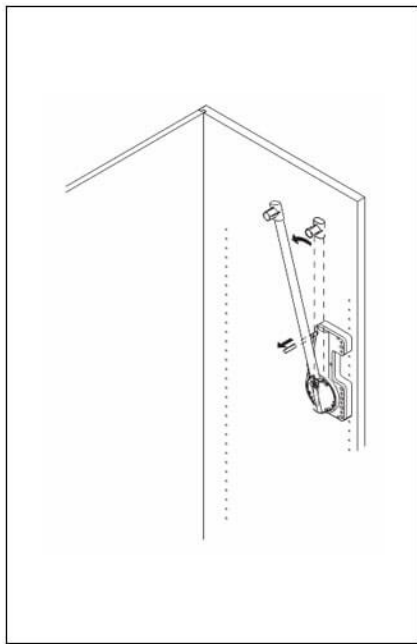

Wardrobe Lift Side Mount -15

Quick Overview

- It enables the wardrobe interior to be used in a new way, hanging suits and dresses.
- It can be lowered, locked in position to load or unload clothing, before returning easily into the wardrobe silently.
- The lift is returned to the top position by a hydraulic device operated with a specially designed fluid and is fixed directly into the "System 32" hole with fastening screws provided in the pack.
- Suited for a wardrobe in which the interiors are 750mm to 1150mm wide.
- It has a specially shaped base to accommodate door hinges.
- Load Capacity: 15kgs.

Specification

Item	Code	Width (mm)	Load	Finish
Wardrobe Lift Side Mount - 15	P-WLSM-15	750-1150	15kgs	Grey

Fitting Instructions

Care Instructions

- To clean when required, wipe with a dry cloth.
- Do not clean, paint, engrave or use any chemicals on the product.
- Do not overload.