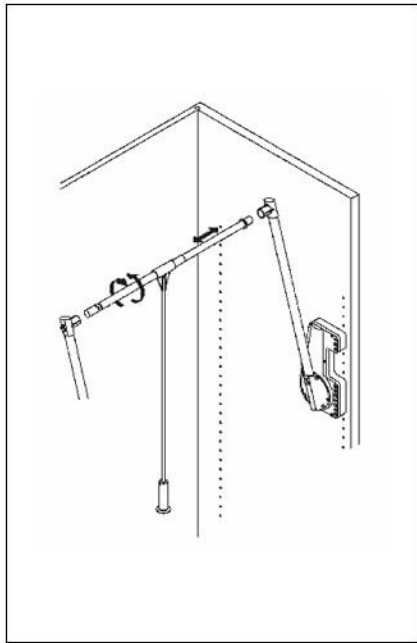

Wardrobe Lift Side Mount -15

Quick Overview

- It enables the wardrobe interior to be used in a new way, hanging suits and dresses.
- It can be lowered, locked in position to load or unload clothing, before returning easily into the wardrobe silently.
- The lift is returned to the top position by a hydraulic device operated with a specially designed fluid and is fixed directly into the "System 32" hole with fastening screws provided in the pack.
- Suited for a wardrobe in which the interiors are 750mm to 1150mm wide.
- It has a specially shaped base to accommodate door hinges.
- Load Capacity: 15kgs.

Specification

Item	Code	Width (mm)	Load	Finish
Wardrobe Lift Side Mount - 15	P-WLSM-15	750-1150	15kgs	Grey

Fitting Instructions

Care Instructions

- To clean when required, wipe with a dry cloth.
- Do not clean, paint, engrave or use any chemicals on the product.
- Do not overload.