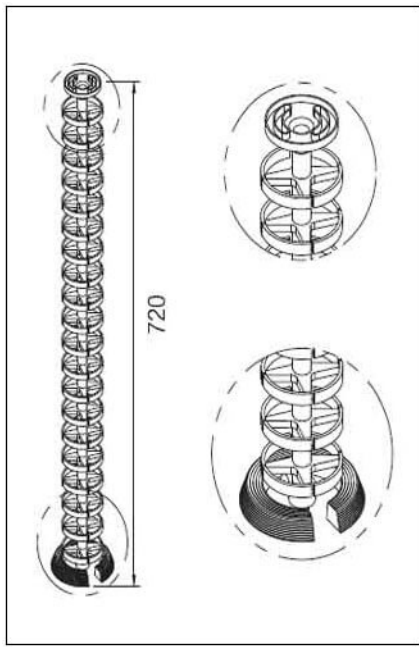

## Vertebrae - Round

### Quick Overview

- Used at work stations or desks to neatly conceal electrical and data cables separately.
- Cables can be segregated into 4 separate concealments along the vertebrae.
- It enhances the aesthetics of your work space.
- Manufactured out of plastic and is flexible.
- Available in an attractive clear finish.

### Specification

Code	Length	Diameter	Finish
VR 1C	Length: 720mm	56mm	Clear