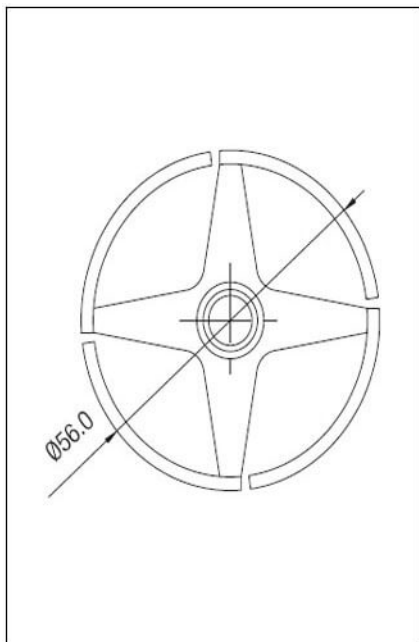

## Vertebrae - Round

### Quick Overview

- Used at work stations or desks to neatly conceal electrical and data cables separately.
- Cables can be segregated into 4 separate concealments along the vertebrae.
- It enhances the aesthetics of your work space.
- Manufactured out of plastic and is flexible.
- Available in an attractive clear finish.

### Specification

Code	Length	Diameter	Finish
VR 1C	Length: 720mm	56mm	Clear