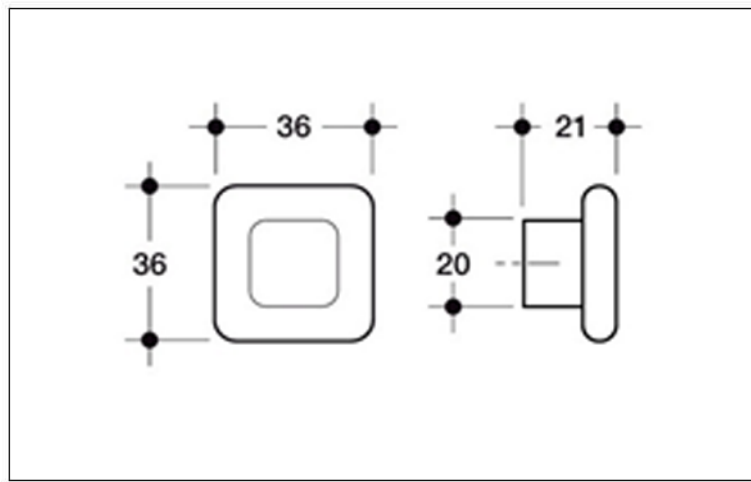

Care Instructions

- To clean when required, wipe with a dry cloth.
- Do not clean, paint, engrave or use any chemicals on the product.
- Do not bang, or be rough with the handle beyond its normal intended use.
- If excessive force is used on the handle, this can cause the handle to break.

Warranty

- Our product comes with a 12 month warranty against any manufacturing defects.
- The warranty does not cover damages due to incorrect and inaccurate installation of the product.
- For any guidance or help required with installation, please email us at help@ebco.in with your order number and a scanned copy of the invoice.
- The warranty does not cover any usage of the product beyond its intended use and wear and tear in the natural course of product usage.
- The warranty is only valid against an original invoice received at the time of purchase.

Returns

- All sales are final, except in the case of any manufacturing defects. For any manufacturing defects, we offer easy replacements.
- In the case of transit damage, it rests solely at the discretion of Ebco to process any replacements on a case-by-case basis.
- In case, you receive a defective or damaged product , please contact us within 7 days of receipt. Email us a few photographs with the order number and a scanned copy of the invoice to help@ebco.in.
- We will assess the damage and revert within 24 hours. We will either arrange to collect the product and send you a replacement free of charge or just send you a replacement part.