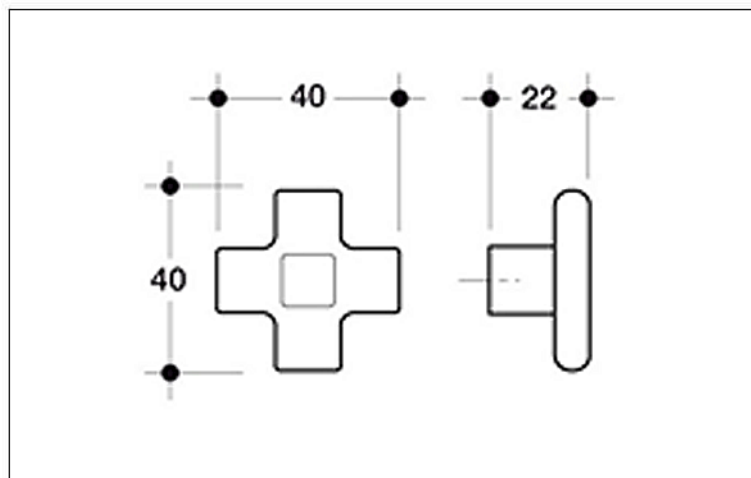

Cross Knob (1 box of 4 pieces)

Quick Overview

- These knob handles are thoughtfully designed for multi-purpose use (offices, kitchens, children's rooms, etc.)
- Choose from different types of creative knobs to add fun quotient in children's furniture
- Superior grade plastic, brass inserted for strength
- Perfect for drawers, cabinets, cupboards, etc.
- Enhance décor and add a theme to your kid's room with these stylish looking handles

Specification

Model	Code	Finish
Cross Knob	KFH-F-YL	Yellow

Fitting Instructions

Care Instructions

- To clean when required, wipe with a dry cloth.
- Do not clean, paint, engrave or use any chemicals on the product.
- Do not bang, or be rough with the handle beyond its normal intended use.
- If excessive force is used on the handle, this can cause the handle to break.

Warranty