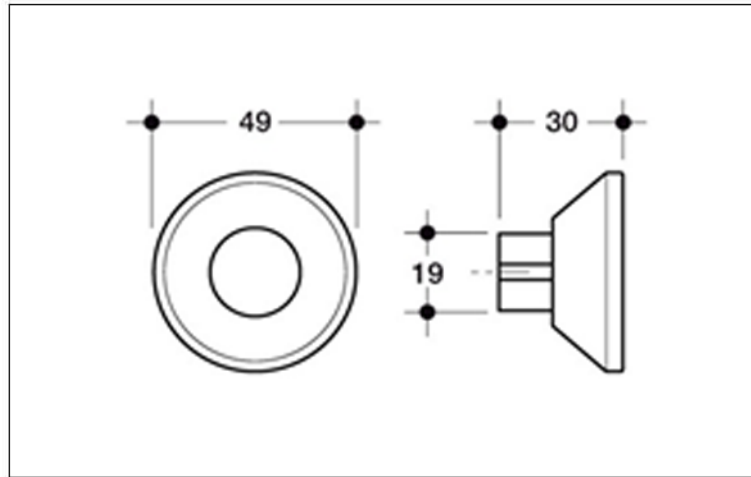

Color

Specification

Model	Code	Finish
Round Knob - Clear	KFH-B-CL	Clear
Round Knob - Pink	KFH-B-PK	Pink
Round Knob - Pink 2	KFH-L-PK	Pink

Fitting Instructions

KFH-B-CL / KFH-B-PK

KFH-L-PK

Care Instructions

- To clean when required, wipe with a dry cloth.
- Do not clean, paint, engrave or use any chemicals on the product.
- Do not bang, or be rough with the handle beyond its normal intended use.
- If excessive force is used on the handle, this can cause the handle to break.