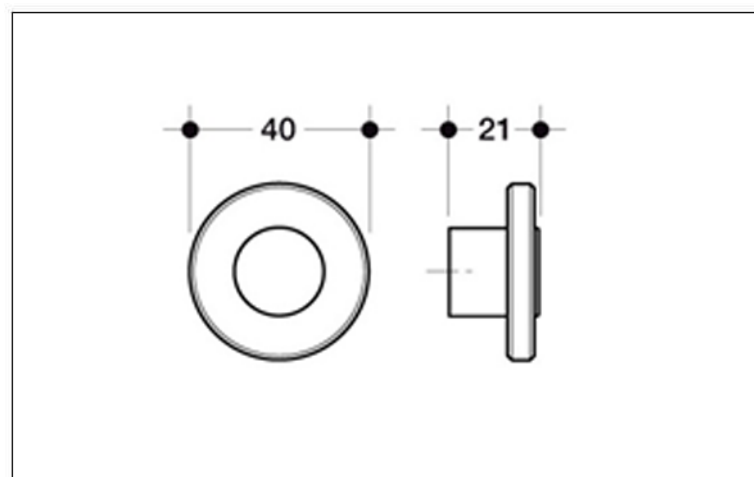

Color

Specification

Model	Code	Finish
Round Knob - Clear	KFH-B-CL	Clear
Round Knob - Pink	KFH-B-PK	Pink
Round Knob - Pink 2	KFH-L-PK	Pink

Fitting Instructions

KFH-B-CL / KFH-B-PK

KFH-L-PK

Care Instructions

- To clean when required, wipe with a dry cloth.
- Do not clean, paint, engrave or use any chemicals on the product.
- Do not bang, or be rough with the handle beyond its normal intended use.
- If excessive force is used on the handle, this can cause the handle to break.