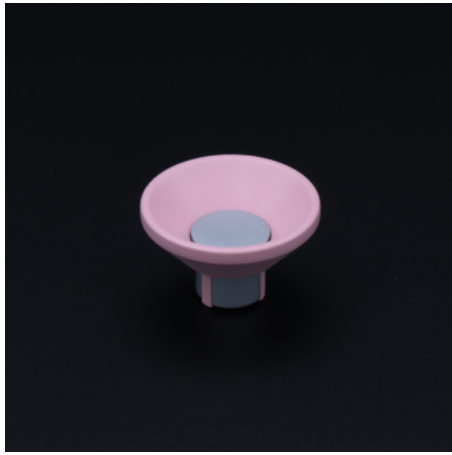

Round Knob (1 box of 4 pieces)

Quick Overview

- These knob handles are thoughtfully designed for multi-purpose use (offices, kitchens, children's rooms, etc.)
- Choose from different types of creative knobs to add fun quotient in children's furniture
- Superior grade plastic, brass inserted for strength
- Perfect for drawers, cabinets, cupboards, etc.
- Enhance décor and add a theme to your kid's room with these stylish looking handles

Color

Specification

Model	Code	Finish
Round Knob - Clear	KFH-B-CL	Clear
Round Knob - Pink	KFH-B-PK	Pink
Round Knob - Pink 2	KFH-L-PK	Pink

Fitting Instructions

KFH-B-CL / KFH-B-PK

KFH-L-PK

Care Instructions

- To clean when required, wipe with a dry cloth.
- Do not clean, paint, engrave or use any chemicals on the product.
- Do not bang, or be rough with the handle beyond its normal intended use.
- If excessive force is used on the handle, this can cause the handle to break.