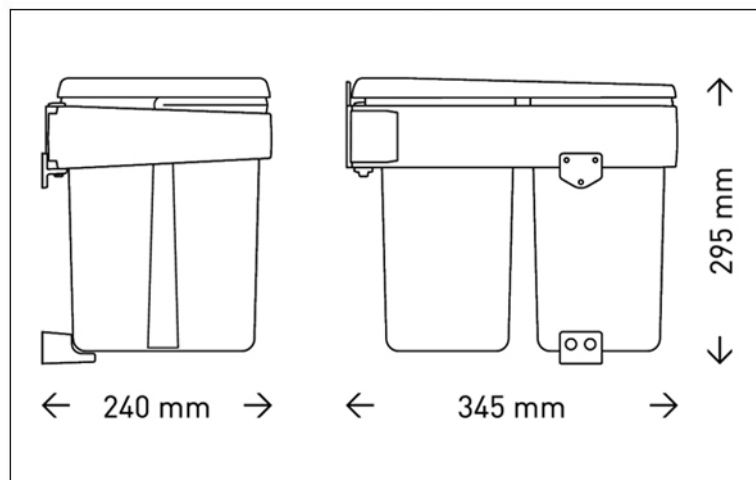

Fitting Instructions

Care Instructions

- To clean, wash and wipe dry.
- If used for garbage, use a disposable garbage bag to help preserve the bin.
- Do not paint, engrave or use any chemicals on the product.

Warranty

- Our product comes with a 12 month warranty against any manufacturing defects.