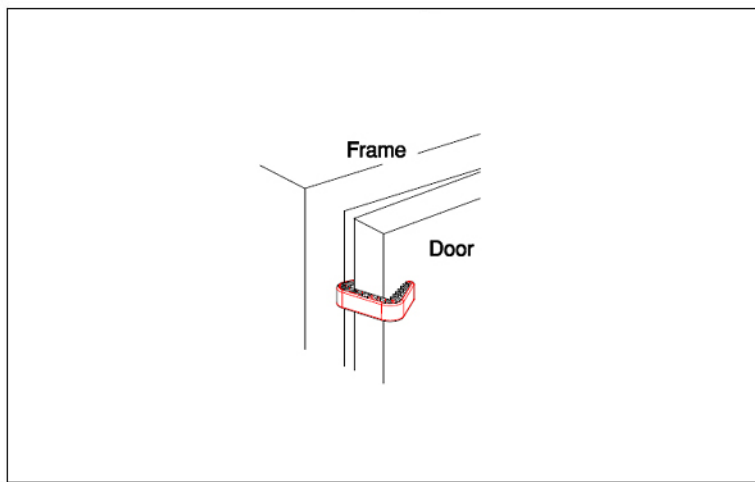

Safety Door Spacer (1 box of 5 units)

Quick Overview

- Prevents fingers of children from getting trapped or getting locked inside the room.
- Easy to insert on door edge at any height, which stays out of reach from children
- For door thickness from 25-55mm
- **Price below is for 1 box of 5 units**

Specification

Model	Code	Size	Finish
-------	------	------	--------

Safety Door Spacer SDS 2560 (WH)	88 x 70 x 22	White
----------------------------------	--------------	-------

Fitting Instructions

Care Instructions