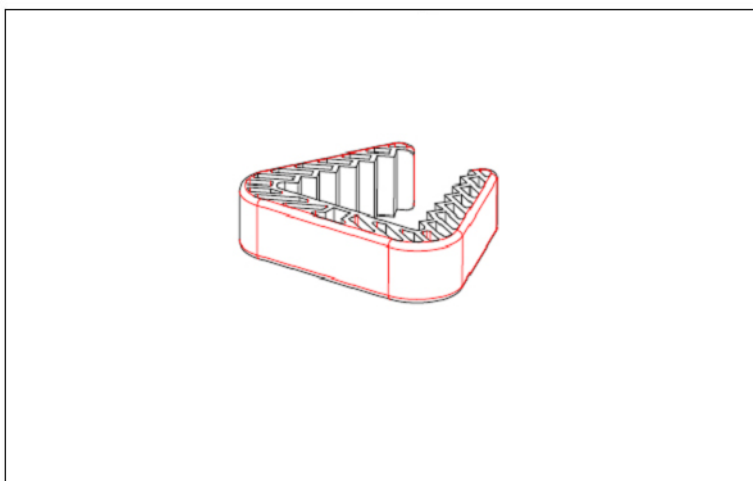

Safety Door Spacer (1 box of 5 units)

Quick Overview

- Prevents fingers of children from getting trapped or getting locked inside the room.
- Easy to insert on door edge at any height, which stays out of reach from children
- For door thickness from 25-55mm
- **Price below is for 1 box of 5 units**

Specification

Model	Code	Size	Finish
-------	------	------	--------

Safety Door Spacer SDS 2560 (WH)	88 x 70 x 22	White
----------------------------------	--------------	-------

Fitting Instructions

Care Instructions