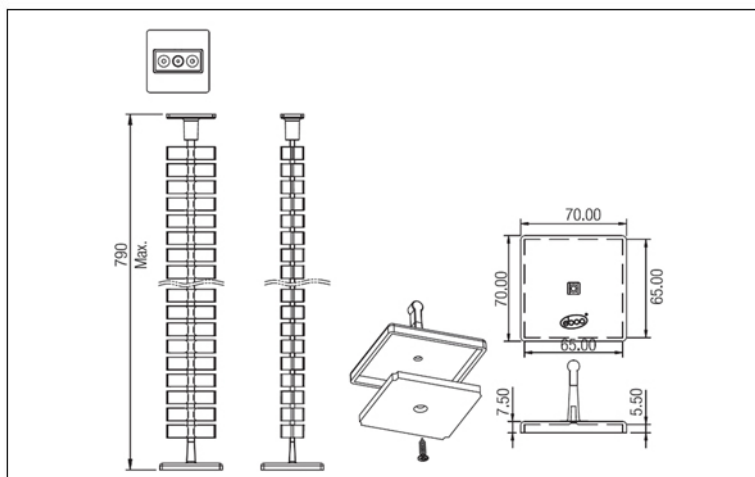

Vertebrae Rectangular

Quick Overview

- Used at work stations or desks to neatly conceal electrical and data cables separately.
- It enhances the aesthetics of your work space.
- Manufactured out of plastic and is flexible.
- System 32 compatible.
- Includes a built-in counter weight at base.

Specification

| Model | Code | Length (mm) | Finish |
|-----------------------|------|-------------|--------|
| Vertebrae Rectangular | VR-2 | 790 | White |

Fitting Instructions

Care Instructions

- To clean when required, wipe with a dry cloth or brush with a dry brush free of any paint, chemicals or any other liquid.
- Do not clean, paint, engrave or use any chemicals on the product.