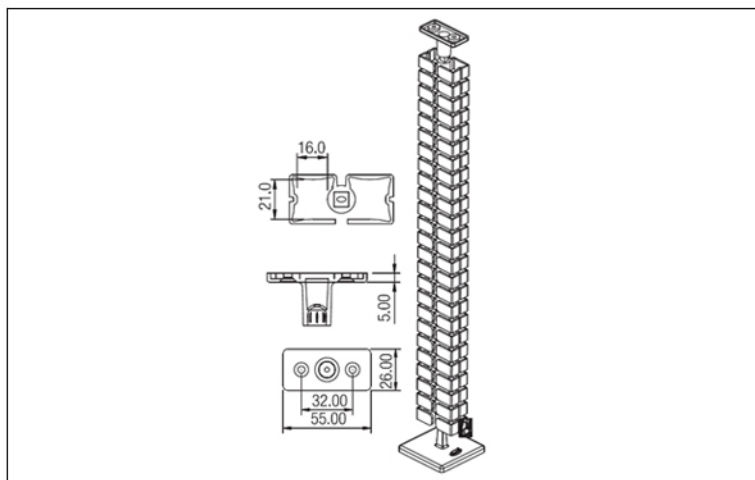

Vertebrae Rectangular

Quick Overview

- Used at work stations or desks to neatly conceal electrical and data cables separately.
- It enhances the aesthetics of your work space.
- Manufactured out of plastic and is flexible.
- System 32 compatible.
- Includes a built-in counter weight at base.

Specification

| Model | Code | Length (mm) | Finish |
|-----------------------|------|-------------|--------|
| Vertebrae Rectangular | VR-2 | 790 | White |

Fitting Instructions

Care Instructions

- To clean when required, wipe with a dry cloth or brush with a dry brush free of any paint, chemicals or any other liquid.
- Do not clean, paint, engrave or use any chemicals on the product.