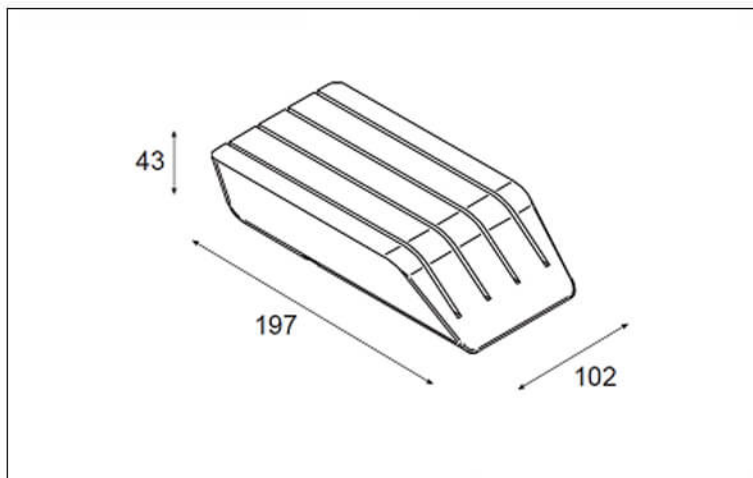

Modular Cutlery Tray - Knife Block

Quick Overview

- Unique curve design Knife Block to store all knives in one place.
- This compact size block can be easily positioned on any kitchen counter or in any drawer, thereby providing additional workspace.
- Suitable to store a range of knife blade sizes.
- Can be used with [Modular Cutlery Tray 9-20 \(Single Wing\)](#)

Specification

Model	Code	Size (mm)			Finish
		Width	Depth	Height	
Modular Cutlery Tray - Knife Block	MCT-KB	102	197	43	Wood

Fitting Instructions

Care Instructions

- Wipe with a dry cloth, do not wash, store in a dry area.
- Do not paint, engrave or use any chemicals on the product.