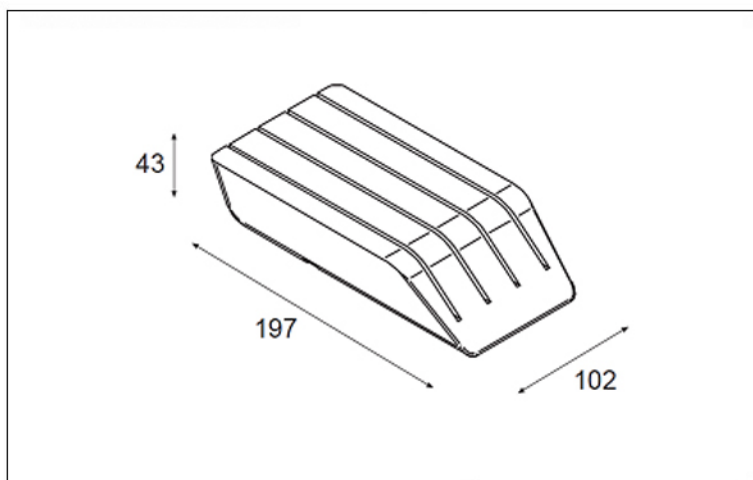

Fitting Instructions

Care Instructions

- Wipe with a dry cloth, do not wash, store in a dry area.
- Do not paint, engrave or use any chemicals on the product.

Warranty

- Our products come with a 12 month warranty against any manufacturing defects.
- The warranty does not cover damages due to incorrect and inaccurate installation of the product.