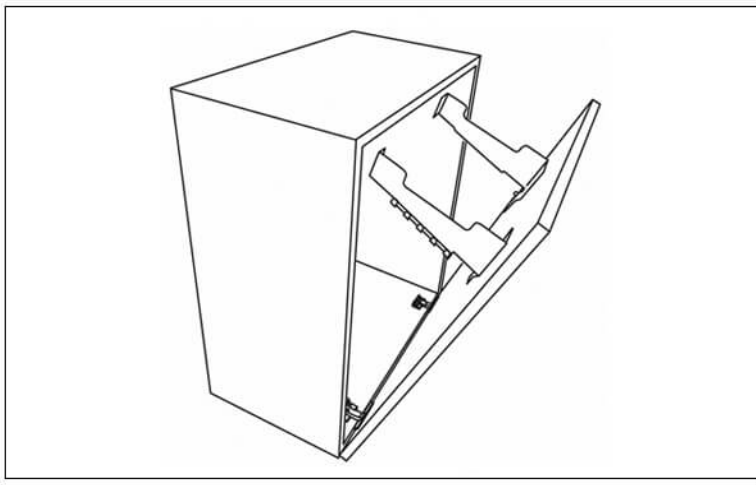

Care Instructions

- To clean, wash and wipe dry.
- Do not paint, engrave or use any chemicals on the product.

Warranty

- Our products come with a 12 month warranty against any manufacturing defects.
- The warranty does not cover damages due to incorrect and inaccurate installation of the product.
- For any guidance or help required with installation, please email us at help@ebco.in with your order number and a scanned copy of the invoice.
- The warranty does not cover any usage of the product beyond its intended use and wear and tear in the natural course of product usage.
- The warranty is only valid against an original invoice received at the time of purchase.

Returns

- All sales are final, except in the case of any manufacturing defects. For any manufacturing defects, we offer easy replacements.
- In the case of transit damage, it rests solely at the discretion of Ebco to process any replacements on a case-by-case basis.
- In case, you receive a defective or damaged product , please contact us within 7 days of receipt. Email us a few photographs with the order number and a scanned copy of the invoice to help@ebco.in.
- We will assess the damage and revert within 24 hours. We will either arrange to collect the product and send you a replacement free of charge or just send you a replacement part.