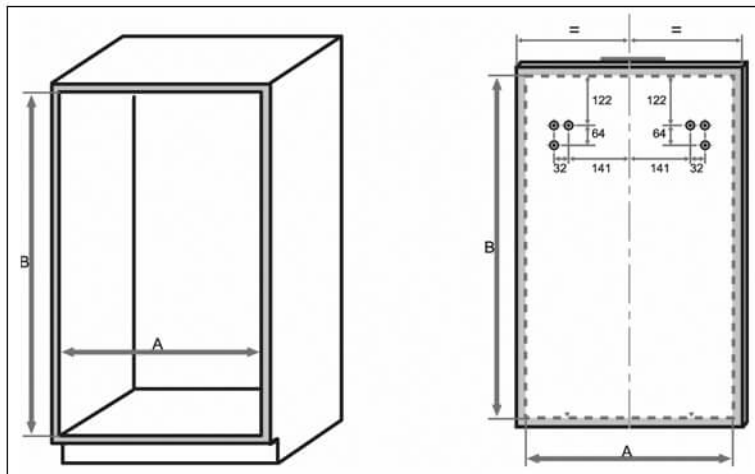

Fitting Instructions