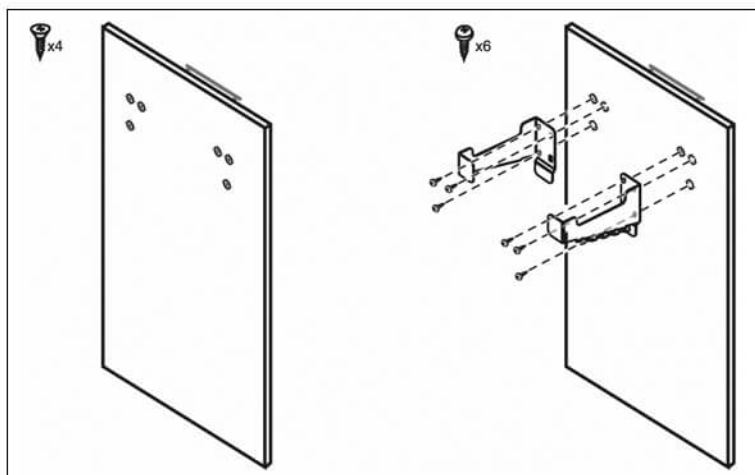

Fitting Instructions